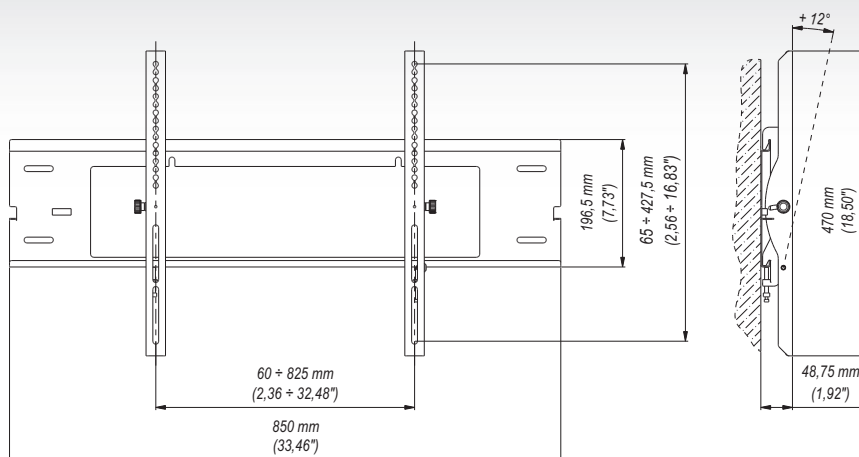

EWB250 ■ Tilting Wall Mount 37"-65"

Features

- 1 **ADJUSTABLE TILT ANGLE**
variable from / +12°
- 2 **LIGHTWEIGHT**
weight 1,4 Kg
- 3 **LEVEL**
for facilitated installation

Trade Information

Index	Colour	Package	EAN
EWB250c-B	■	■	5908252963546
EWB250s-B	■	■	5908252963553

Package Dimensions [mm] (H x W x D)	860x205x65
Weight [Kg]	2,65

Technical Data

75x75 mm
100x100 mm
200x100 mm
200x200 mm
300x300 mm
400x200 mm
400x400 mm
600x400 mm
800x200 mm
800x400 mm

37"-65"

48,75 mm

min. 60x65 mm
max. 825x427,5 mm

/ +12°

40 Kg